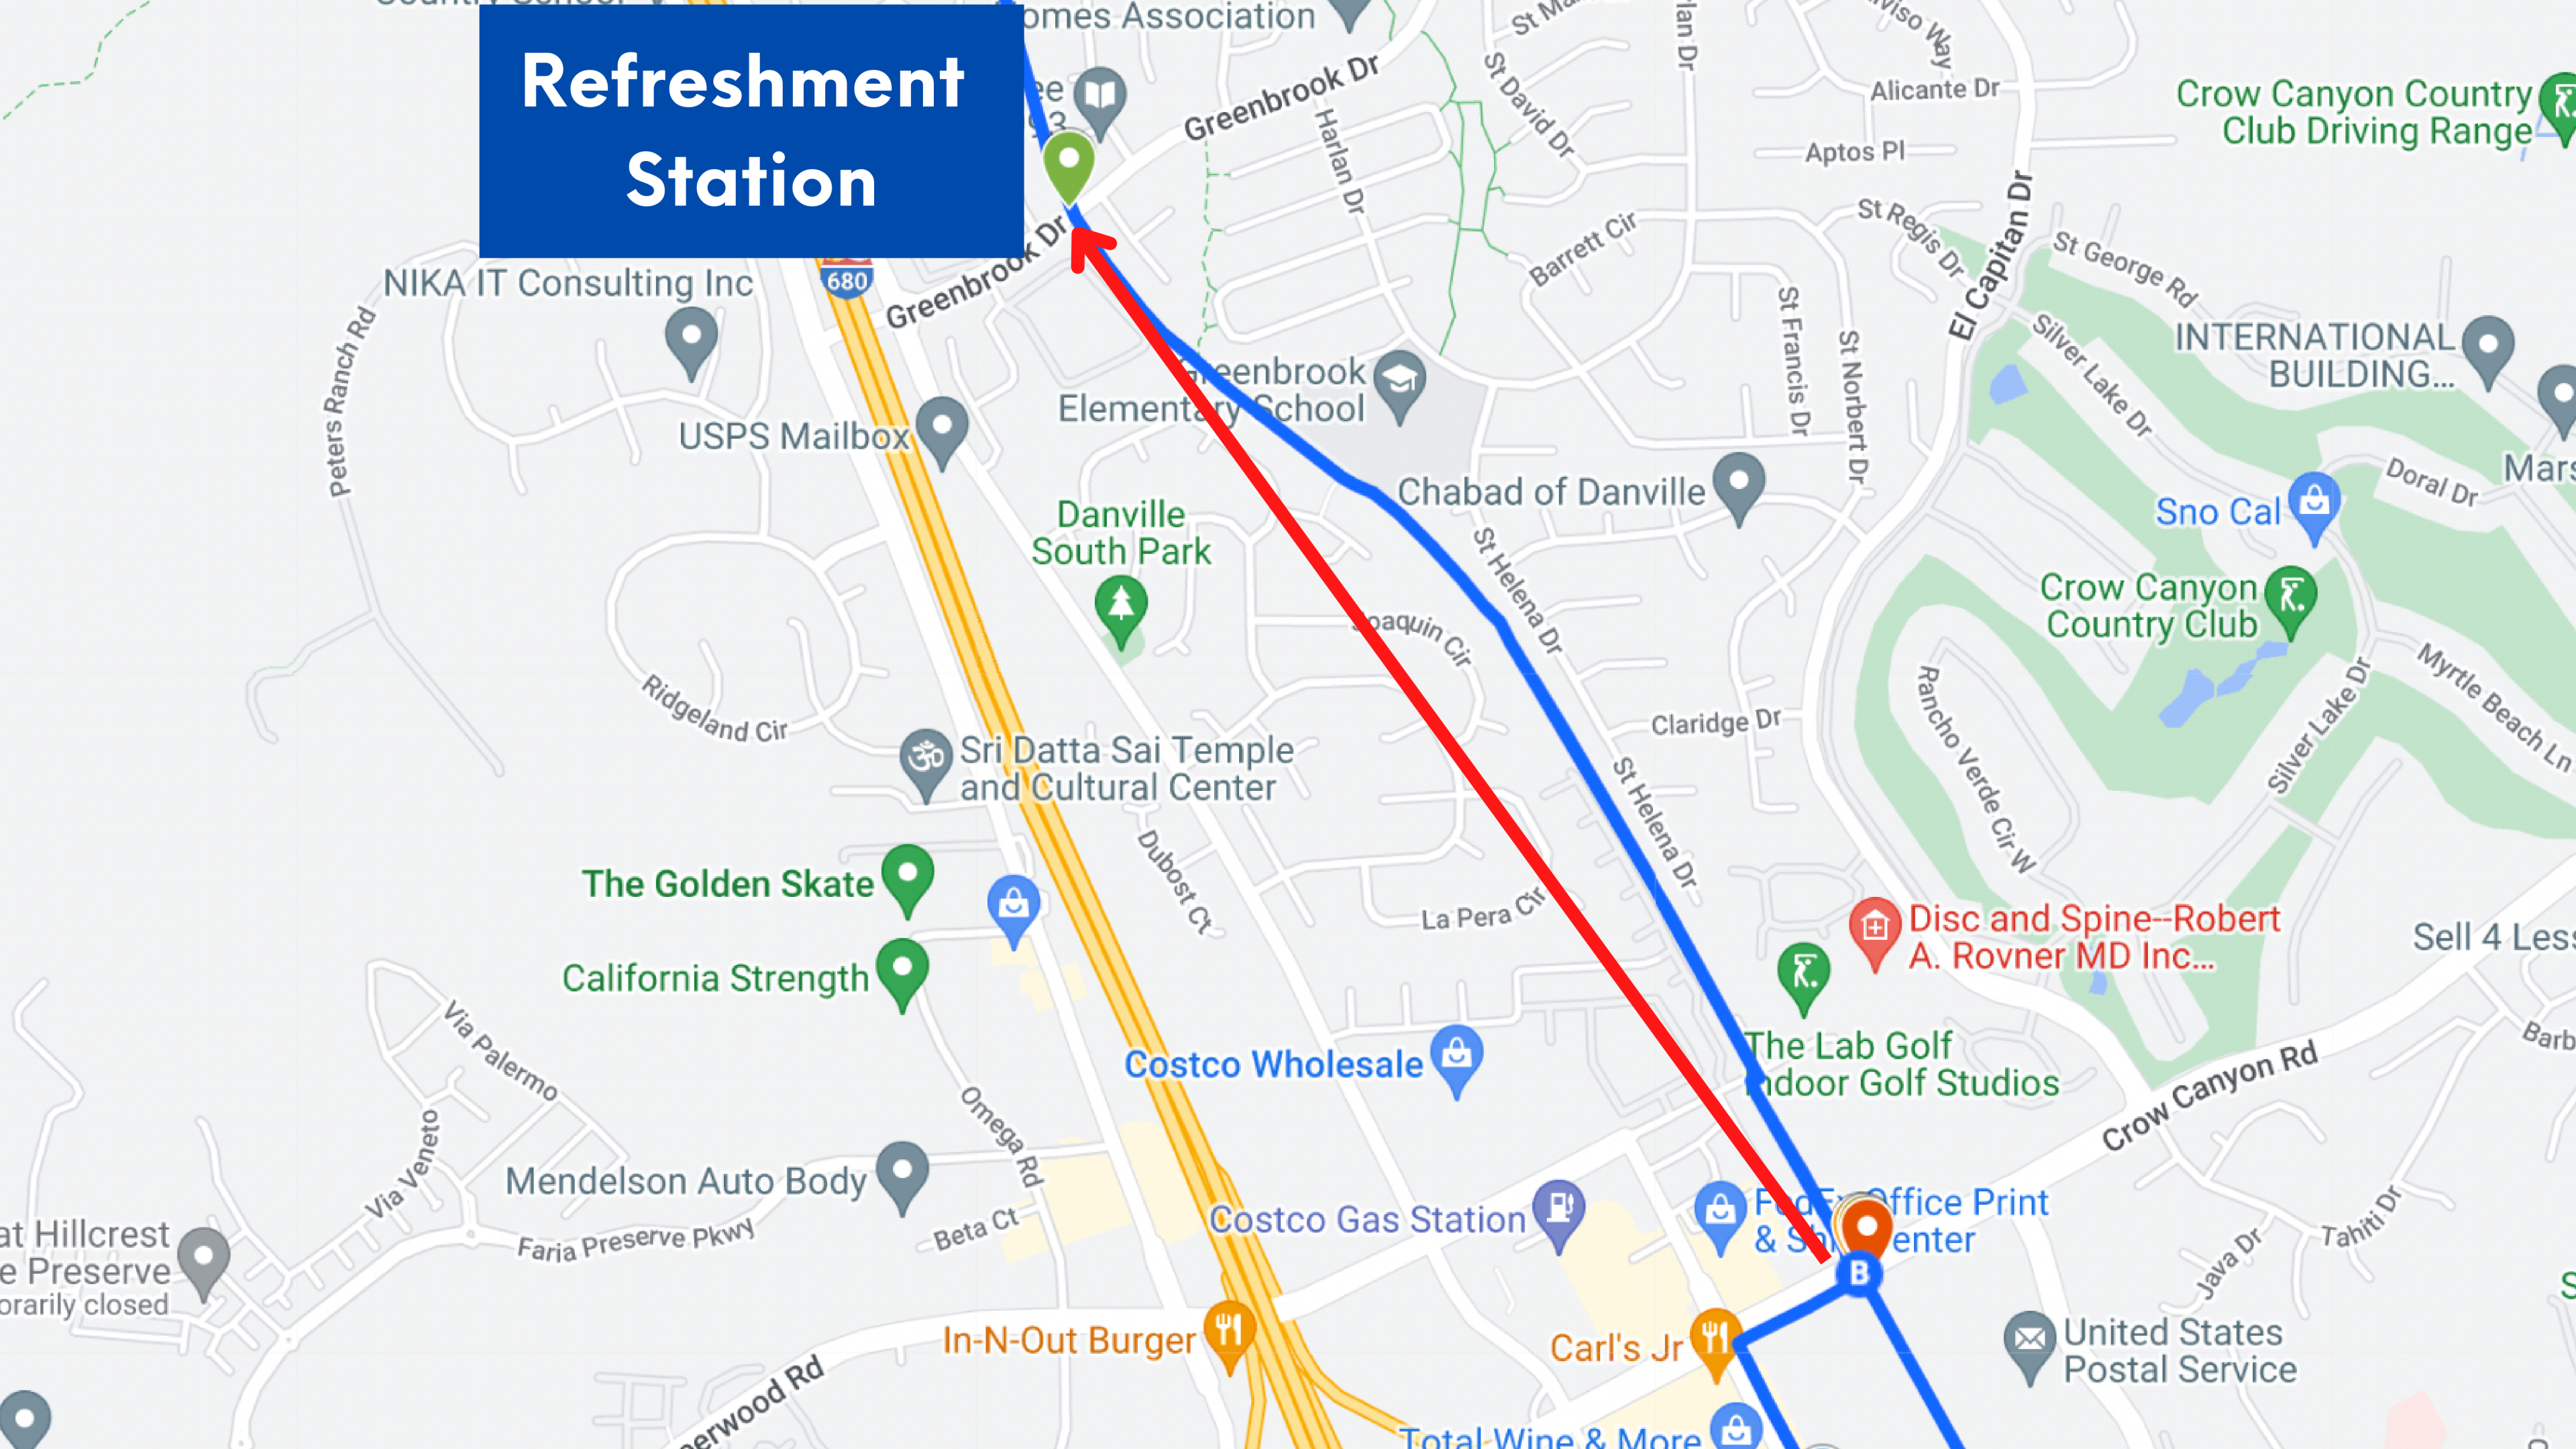

Refreshment Station

NIKA IT Consulting Inc

680

USPS Mailbox

Greenbrook Elementary School

Danville South Park

Chabad of Danville

Sri Datta Sai Temple and Cultural Center

The Golden Skate

California Strength

Costco Wholesale

Costco Gas Station

In-N-Out Burger

Carl's Jr

Total Wine & More

The Lab Golf Indoor Golf Studios

Disc and Spine--Robert A. Rovner MD Inc...

FedEx Office Print & Ship Center

United States Postal Service

Crow Canyon Country Club Driving Range

INTERNATIONAL BUILDING...

Crow Canyon Country Club

Sno Cal

Sell 4 Less