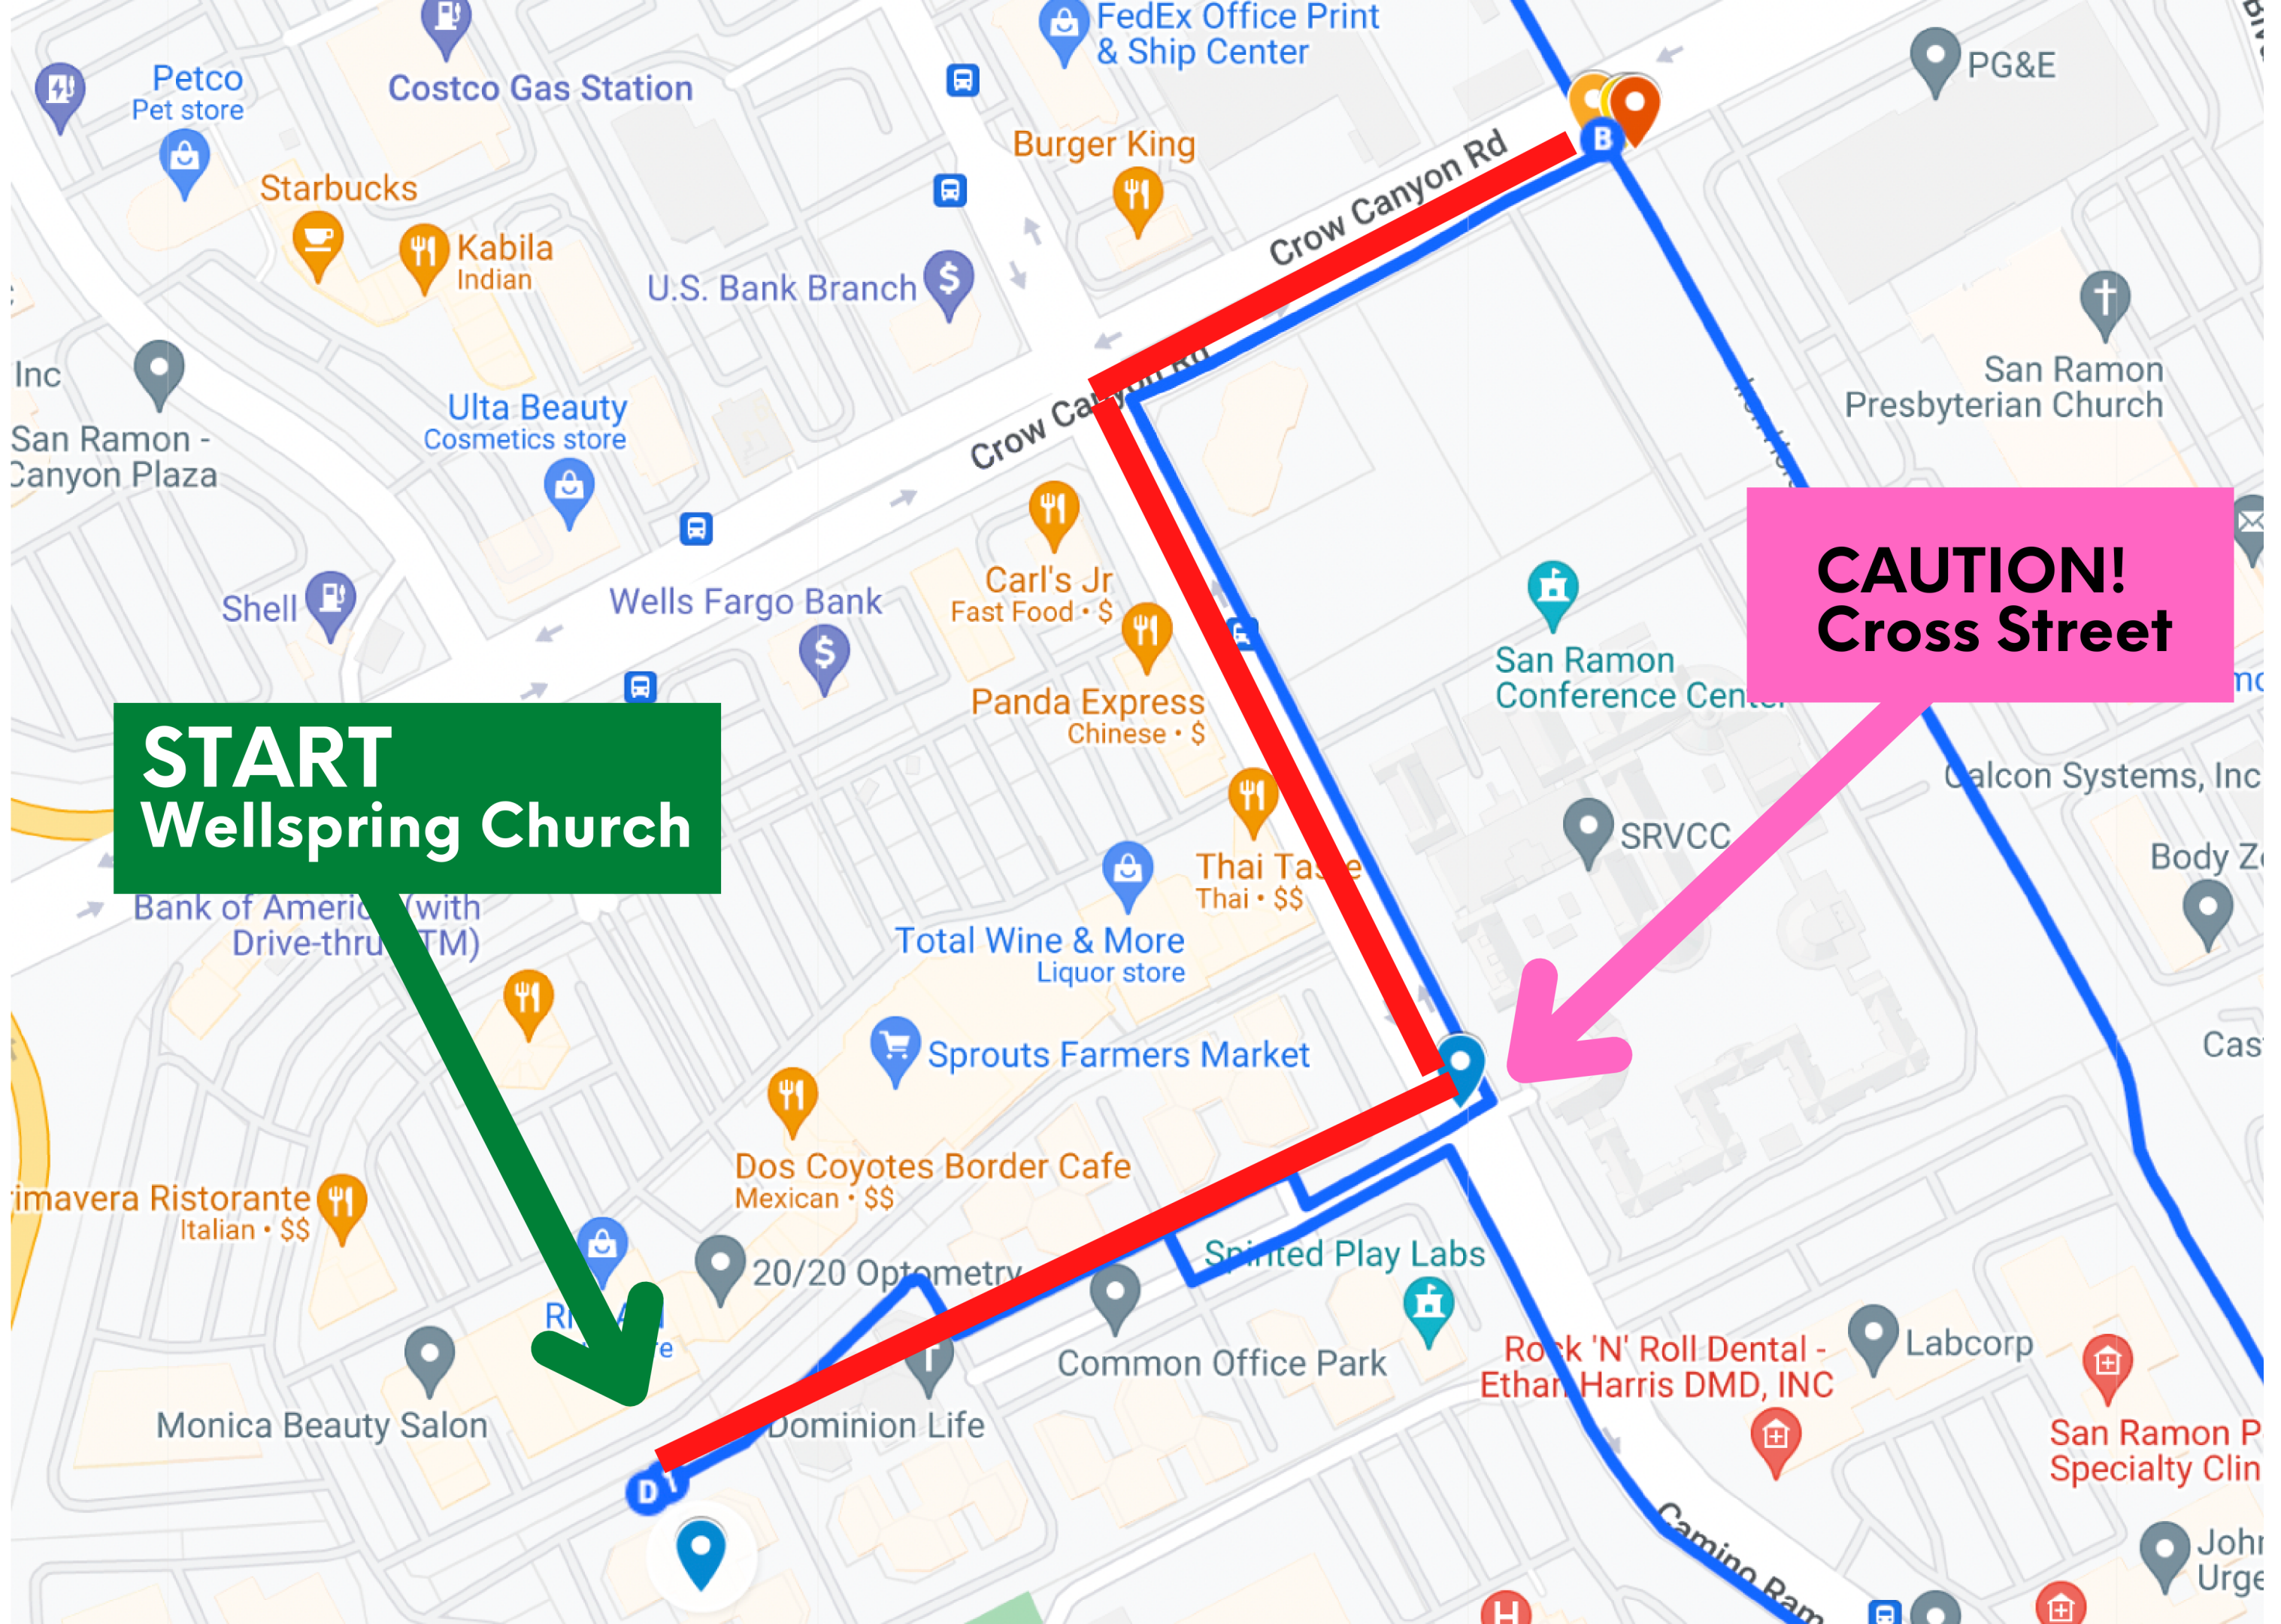

START
Wellspring Church

CAUTION!
Cross Street

Jiffy Lube

FedEx Office Print & Ship Center

Burger King

PG&E

U.S. Bank Branch

Crow Canyon Rd

Crow Canyon Rd
Crow Canyon Rd

Alcosta Blvd

Crow Canyon Rd

CAUTION!

**Cross Crow Canyon Rd to
Iron Horse Train**

Carl's Jr
Fast Food • \$

Panda Express
Chinese • \$

San Ramon
Conference Center

Danville South Park

Chabad of Danville

Sri Datta Sai Temple and Cultural Center

The Golden Skate

California Strength

Costco Wholesale

Costco Gas Station

In-N-Out Burger

Crow Canyon Country Club

Sno Cal

Sell 4 Less

10K Turnaround @ Sycamore Valley Rd.

5K Follow Pink Line
Back to **FINISH** at
Wellspring

10K Follow Red Line
Continue on
Iron Horse Trail

**RIGHT onto
Norris Canyon Rd,
RIGHT on
Camino Ramon,
LEFT into complex to
FINISH**