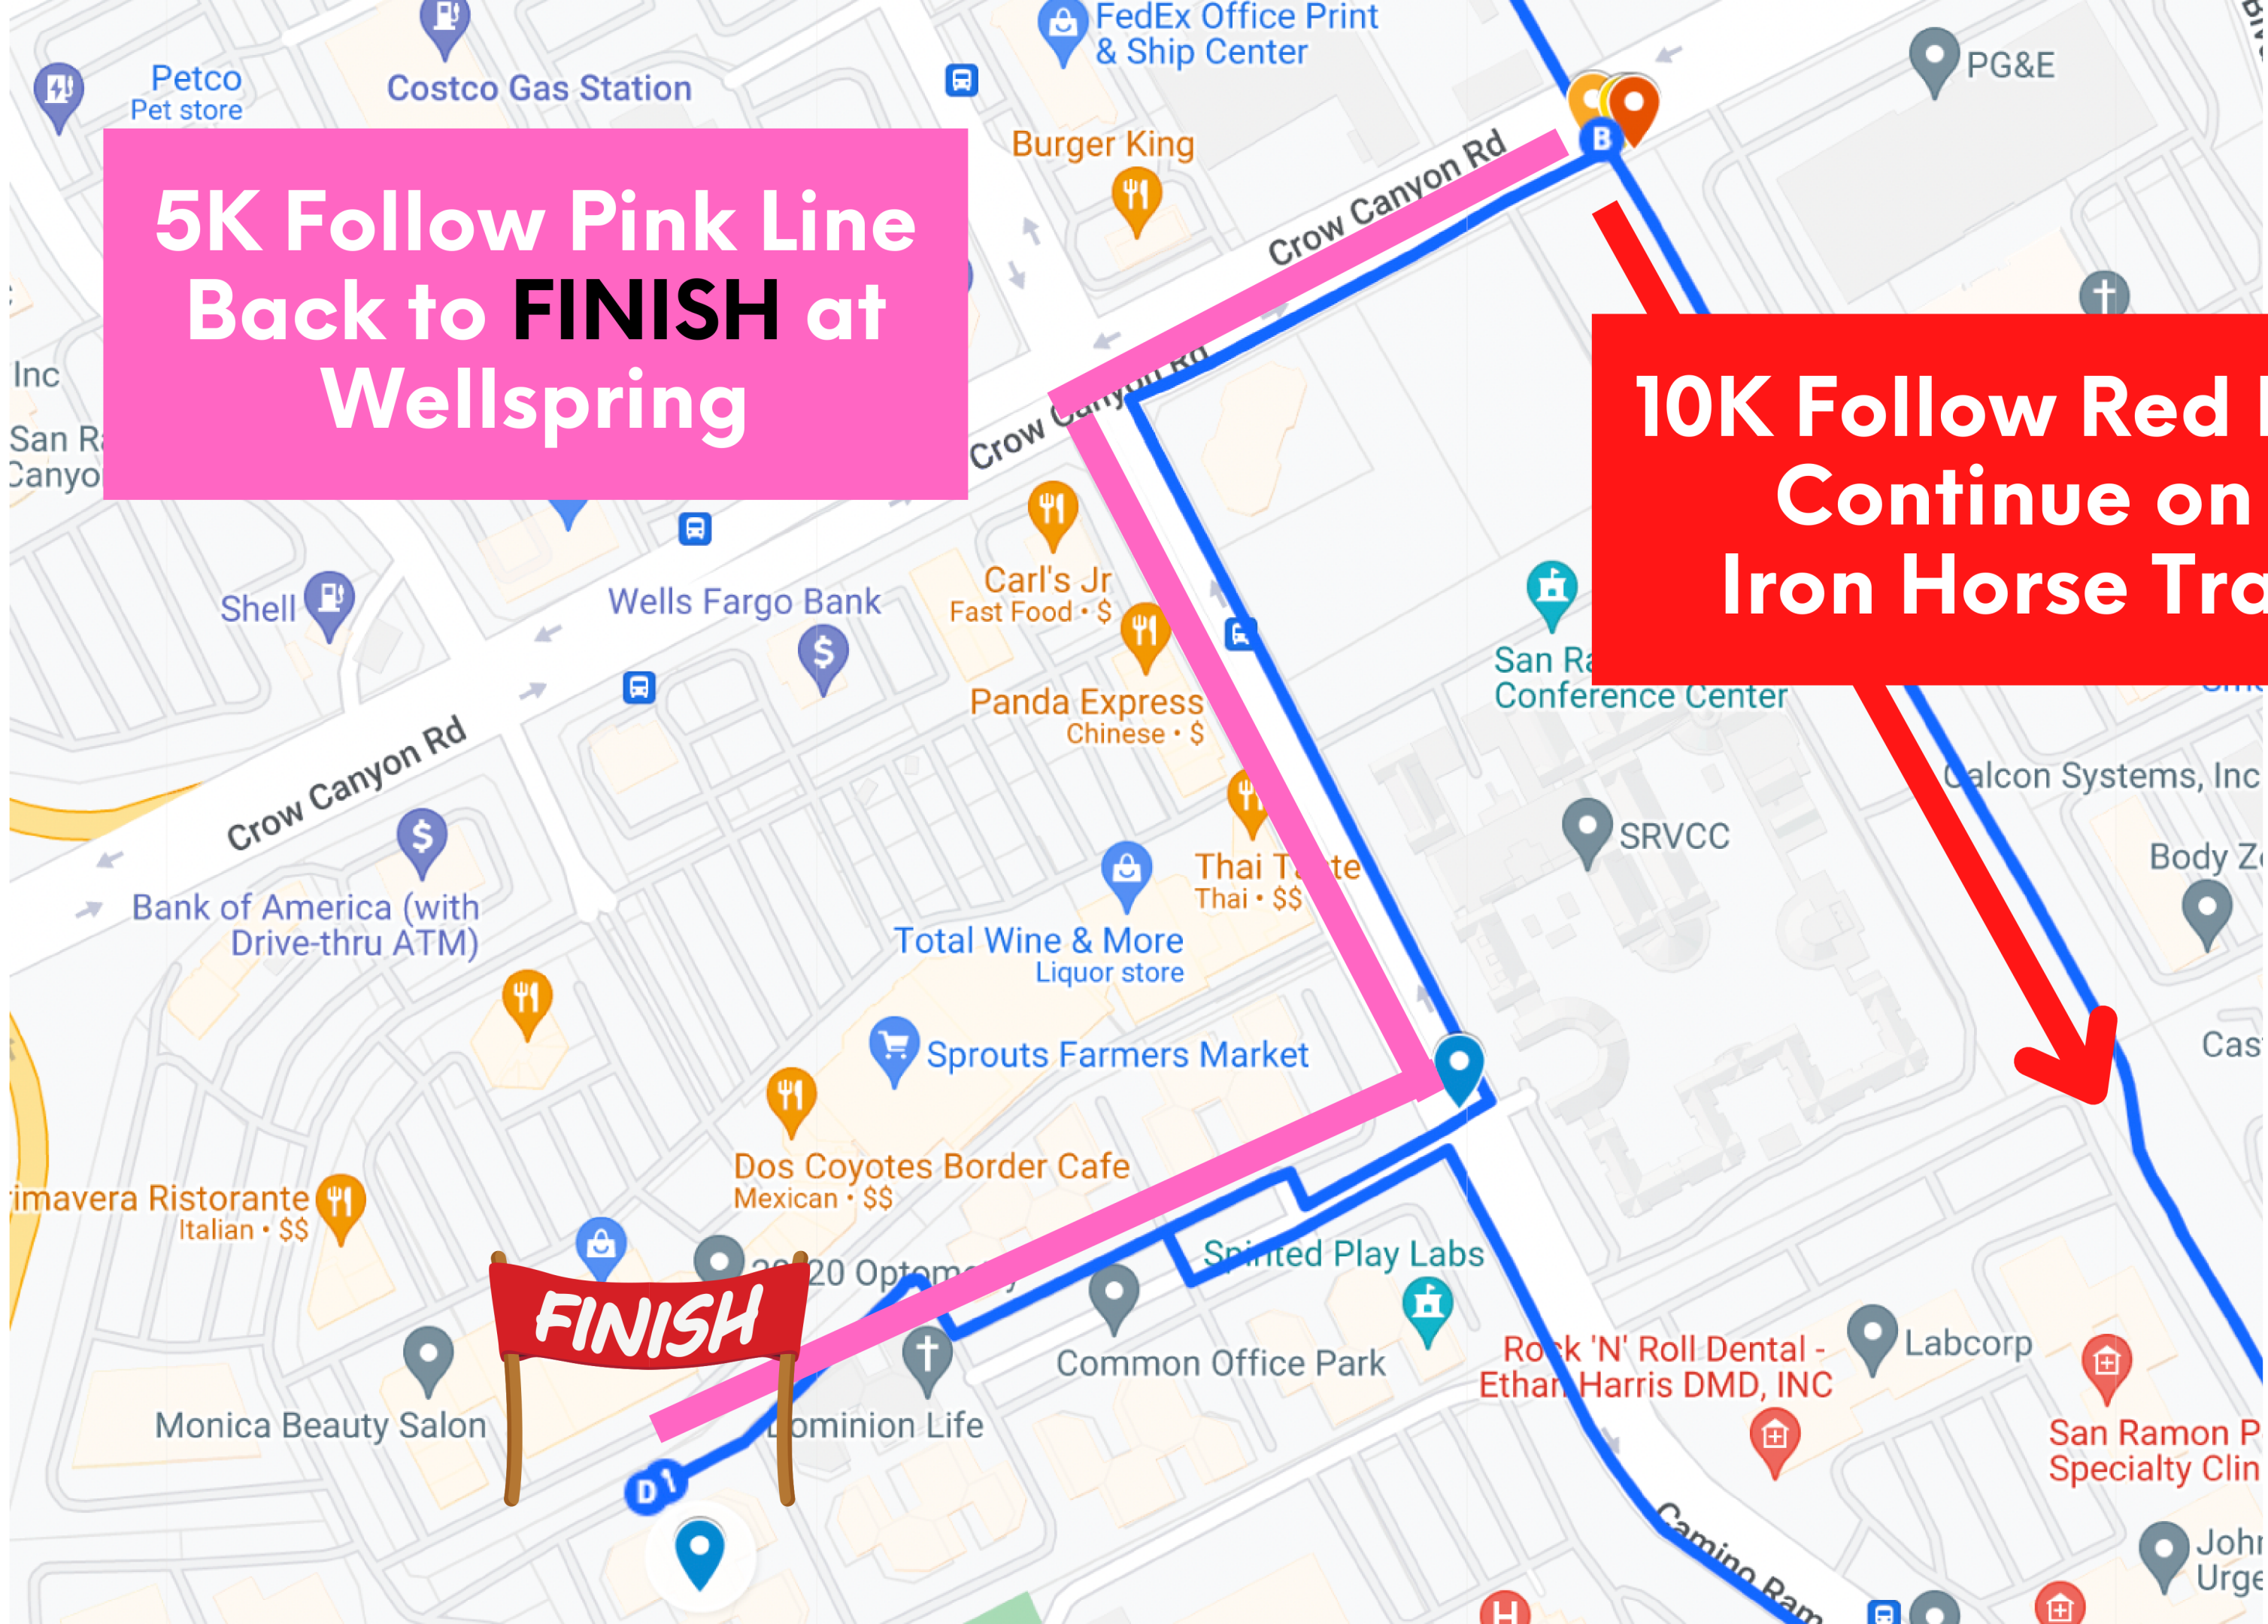

START
Wellspring Church

CAUTION!
Cross Street

Jiffy Lube

FedEx Office Print & Ship Center

Burger King

PG&E

U.S. Bank Branch

Crow Canyon Rd

Crow Canyon Rd
Crow Canyon Rd

Alcosta Blvd

Crow Canyon Rd

CAUTION!

**Cross Crow Canyon Rd to
Iron Horse Train**

Carl's Jr
Fast Food • \$

Panda Express
Chinese • \$

San Ramon
Conference Center

Crow Canyon Country Club

Sno Cal

Sell 4 Less

10K Turnaround @ Sycamore Valley Rd.

5K Follow Pink Line
Back to **FINISH** at
Wellspring

10K Follow Red Line
Continue on
Iron Horse Trail

**RIGHT onto
Norris Canyon Rd,
RIGHT on
Camino Ramon,
LEFT into complex to
FINISH**